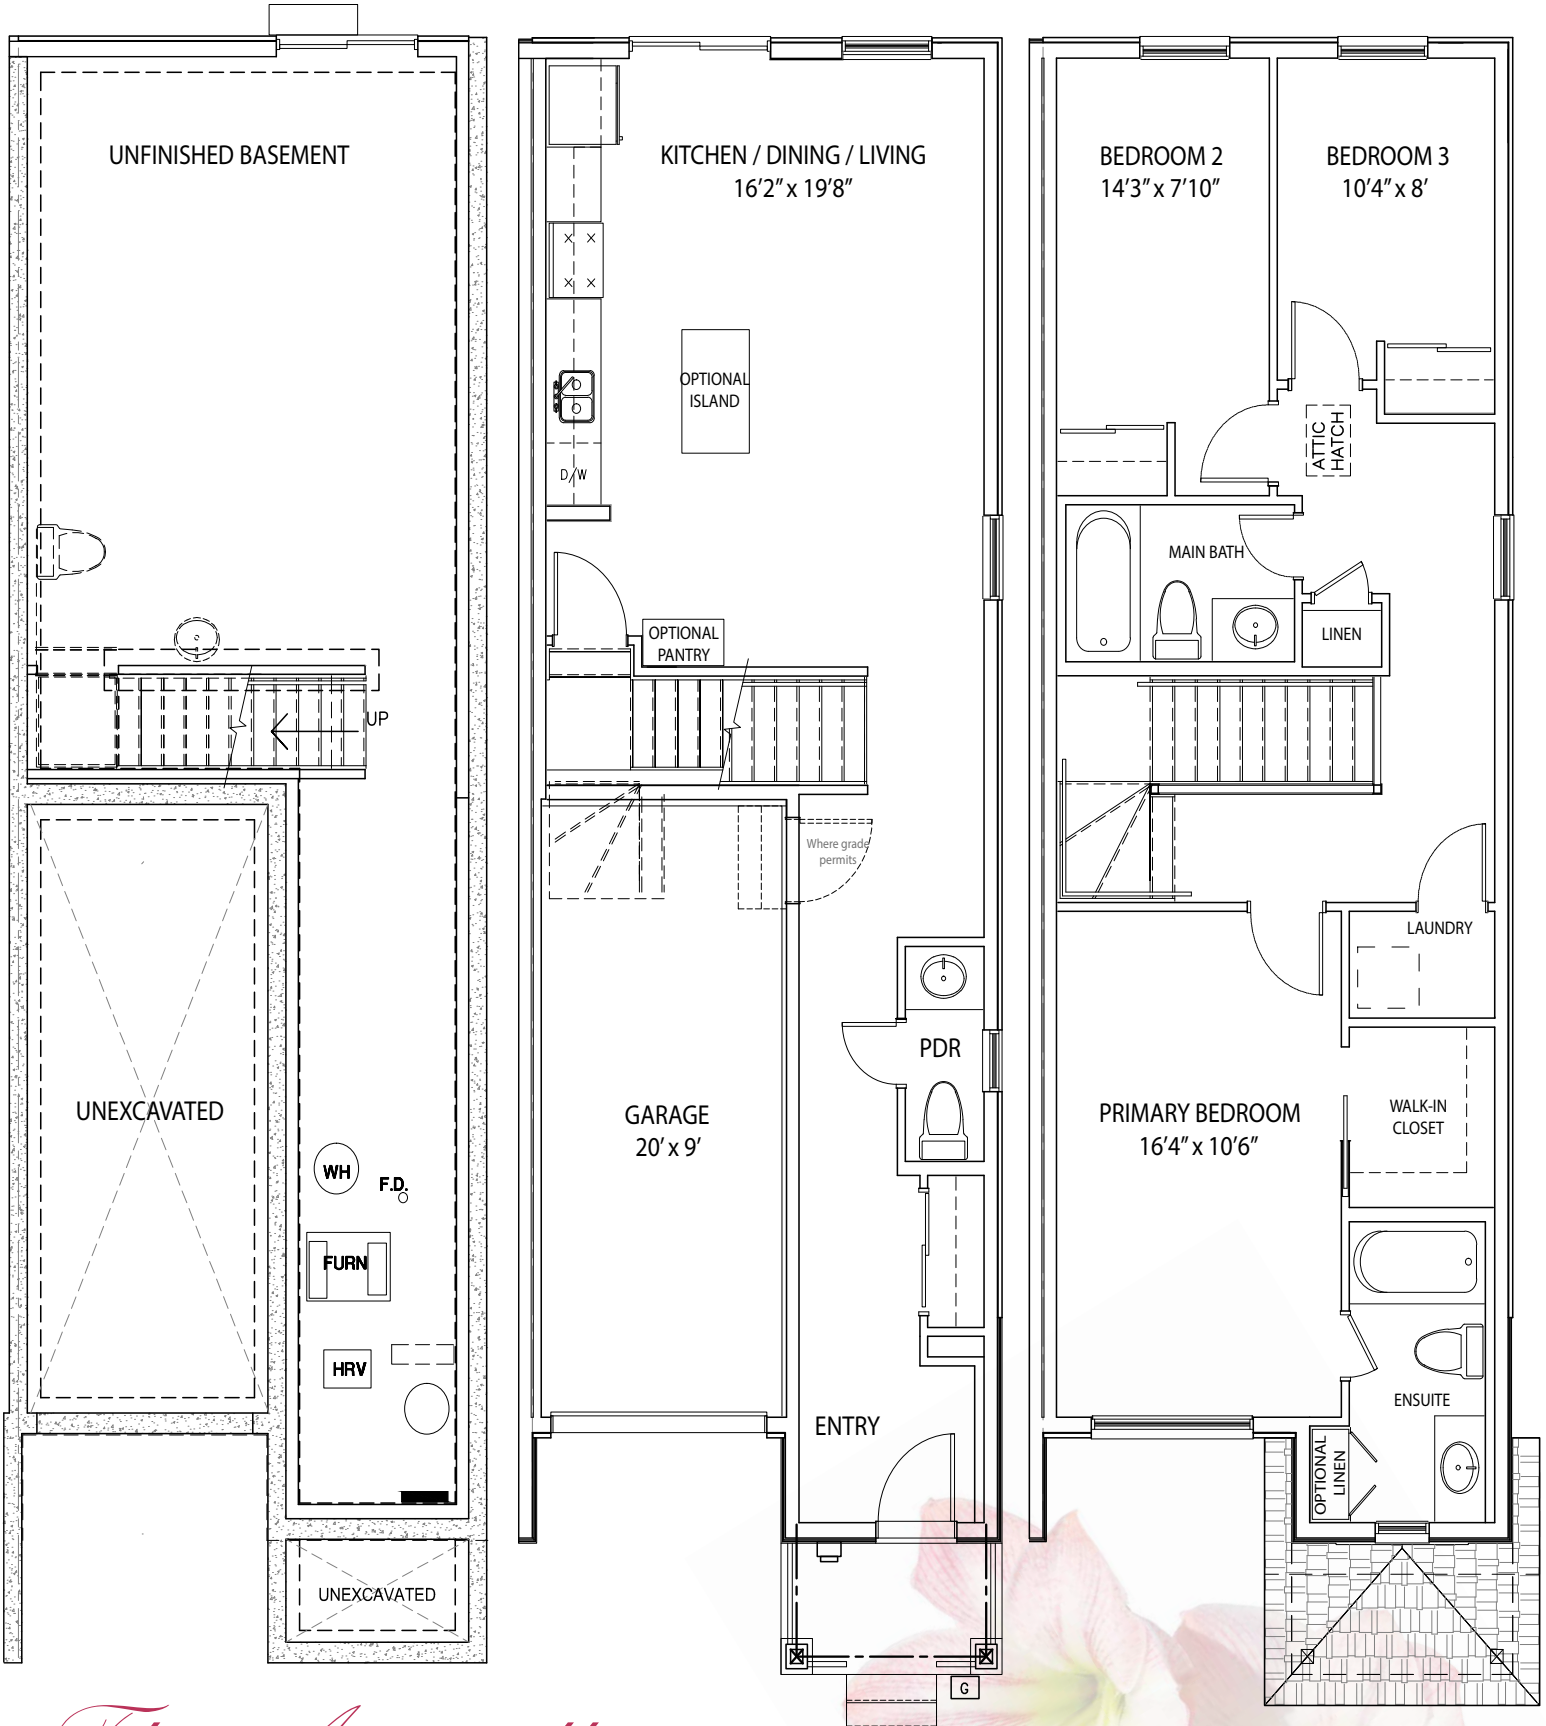

The Tulip

The Lily

The Lily

The Lily

The Amaryllis

NORTH (FRONT) ELEVATION

The Amaryllis

Total Floor Area: 1,438 sqft

The Amaryllis The Lily The Lily The Lily The Tulip

SOUTH (BACK) ELEVATION

All illustrations are artist's concept. All dimensions are approximate. Images are for marketing purposes only and may not reflect included/available features. E.&O.E.