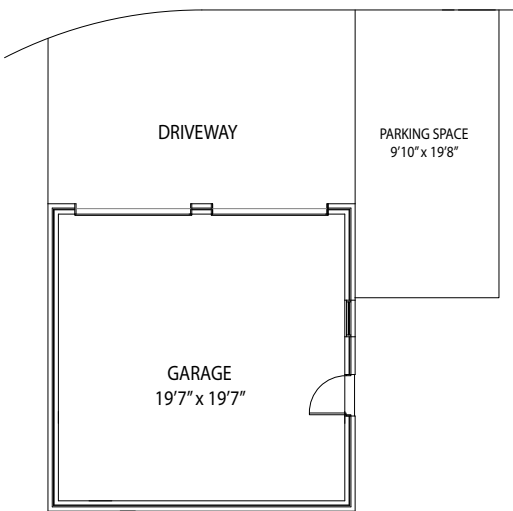

NORTH ELEVATION

NORTH (FRONT) ELEVATION

The Rose II

Total Floor Area: 2,188 sqft

SOUTH ELEVATION

SOUTH (BACK) ELEVATION