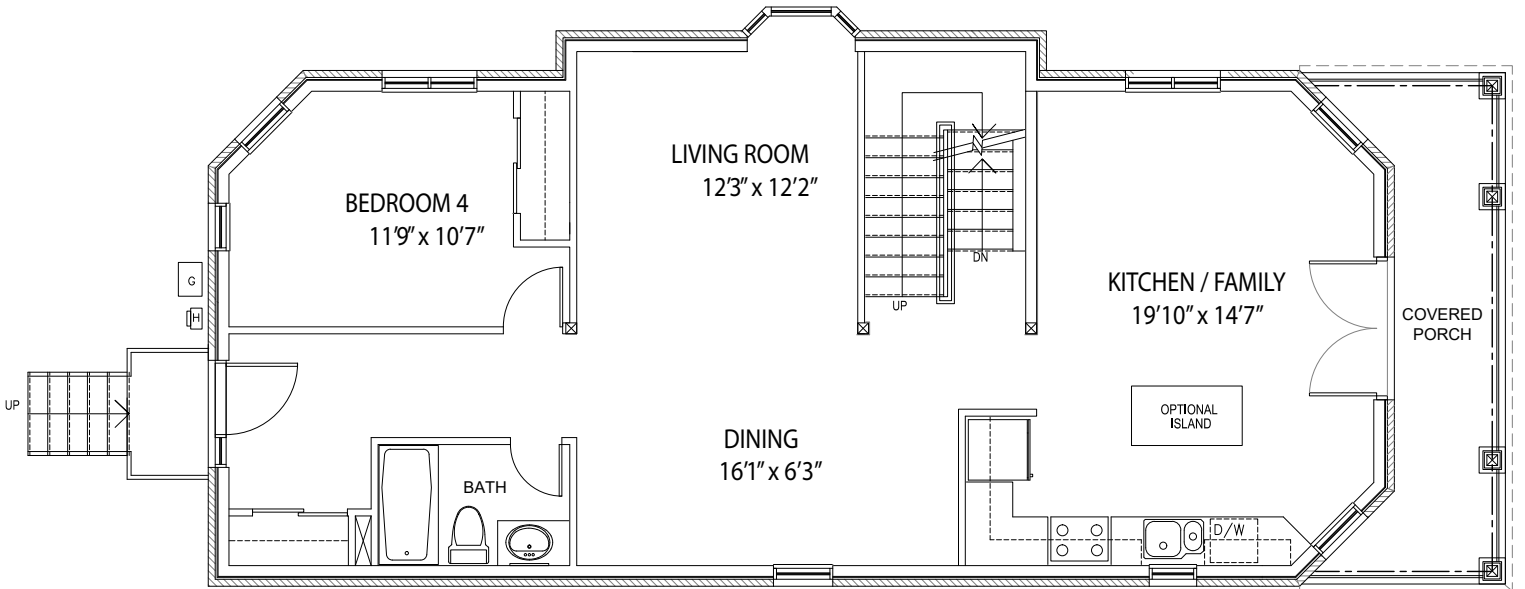

NORTH ELEVATION

NORTH (FRONT) ELEVATION

The Rose II

Total Floor Area: 2,188 sqft

SOUTH ELEVATION

SOUTH (BACK) ELEVATION