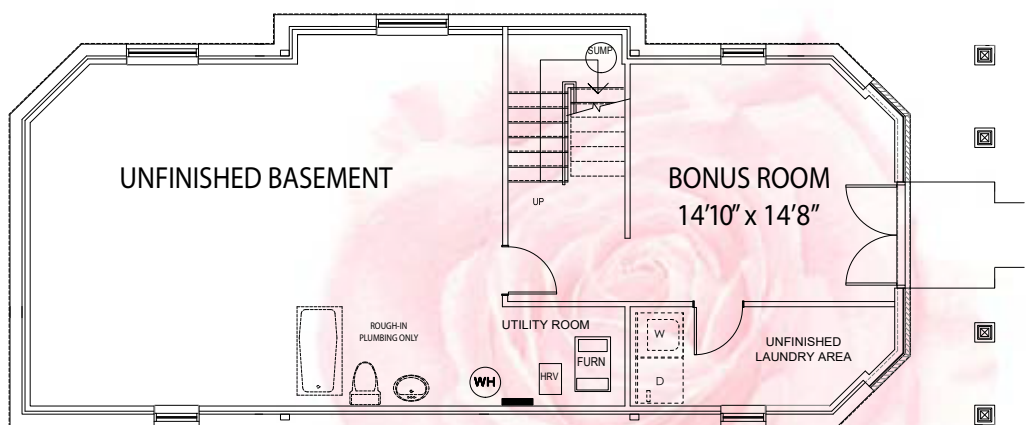

NORTH ELEVATION

NORTH (FRONT) ELEVATION

The Rose II

Total Floor Area: 2,188 sqft

SOUTH ELEVATION

SOUTH (BACK) ELEVATION