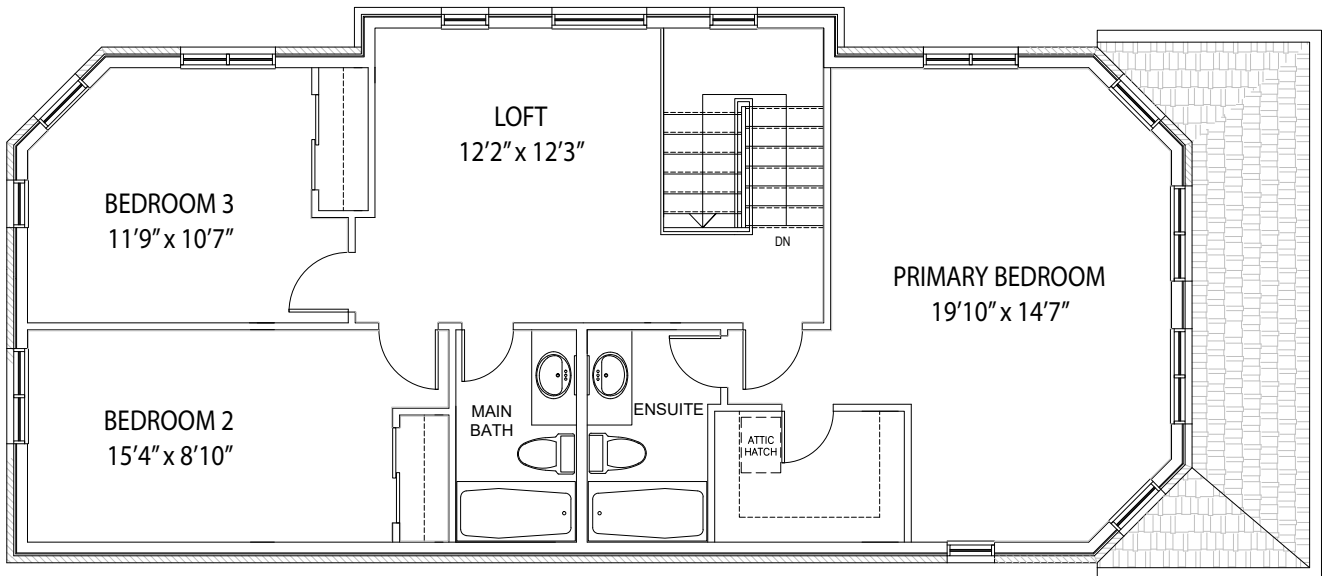

NORTH ELEVATION

NORTH (FRONT) ELEVATION

The Rose II

Total Floor Area: 2,188 sqft

SOUTH ELEVATION

SOUTH (BACK) ELEVATION