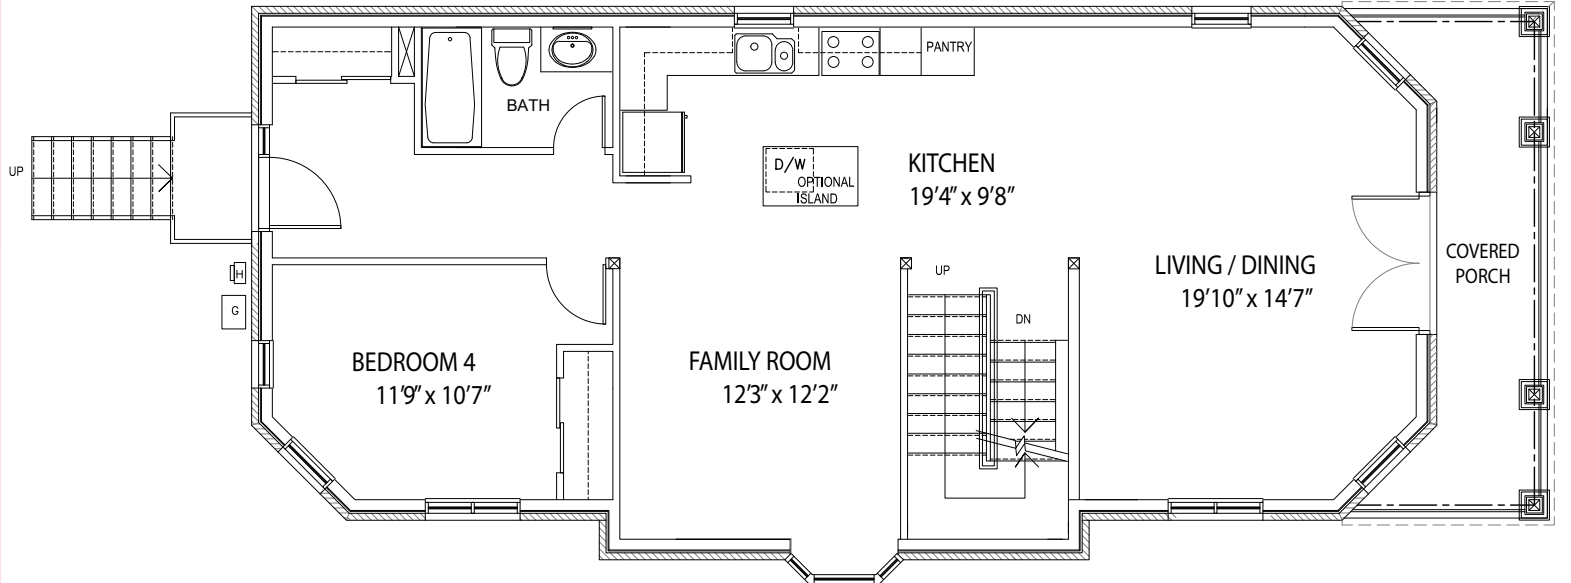

SOUTH ELEVATION

SOUTH (FRONT) ELEVATION

The Rose

Total Floor Area: 2,188 sqft

NORTH ELEVATION

NORTH (BACK) ELEVATION