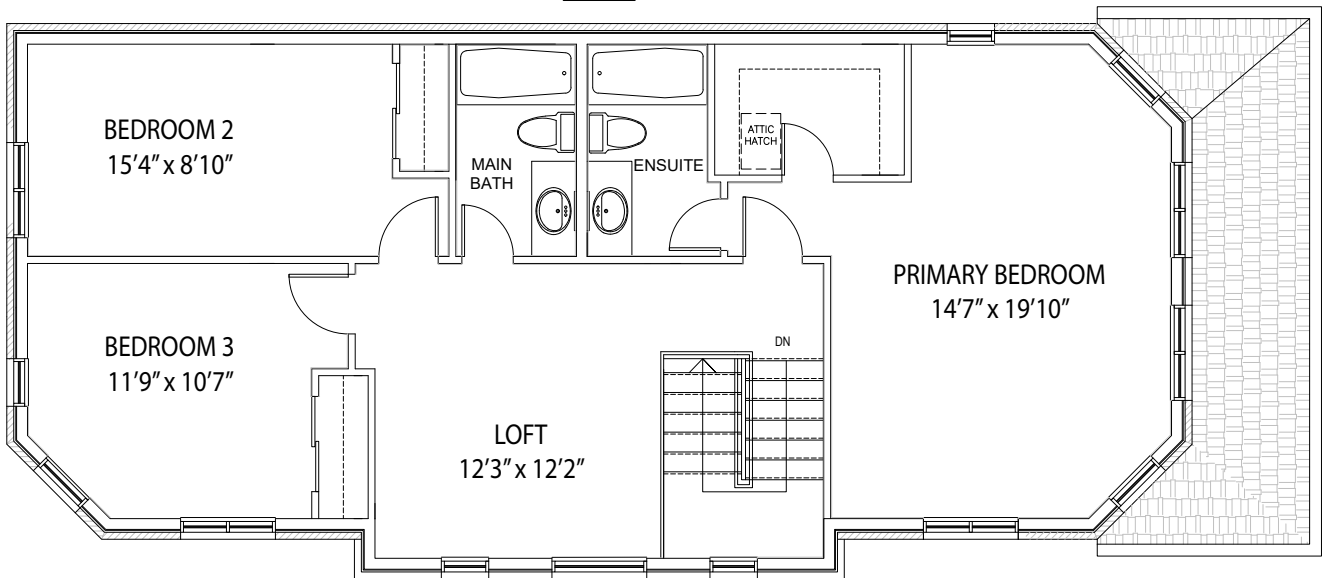

SOUTH ELEVATION

SOUTH (FRONT) ELEVATION

The Rose

Total Floor Area: 2,188 sqft

NORTH ELEVATION

NORTH (BACK) ELEVATION