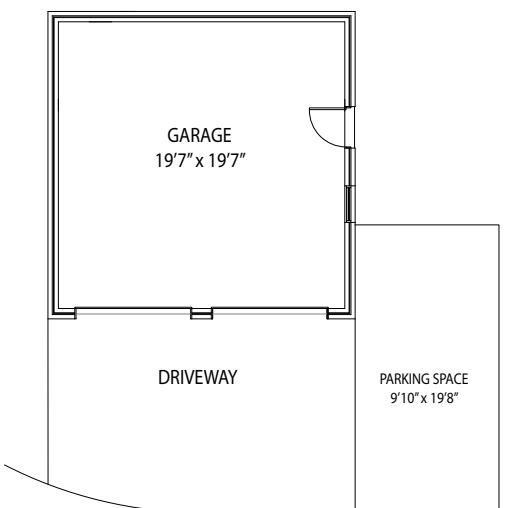

SOUTH ELEVATION

SOUTH (FRONT) ELEVATION

The Rose

Total Floor Area: 2,188 sqft

NORTH ELEVATION

NORTH (BACK) ELEVATION