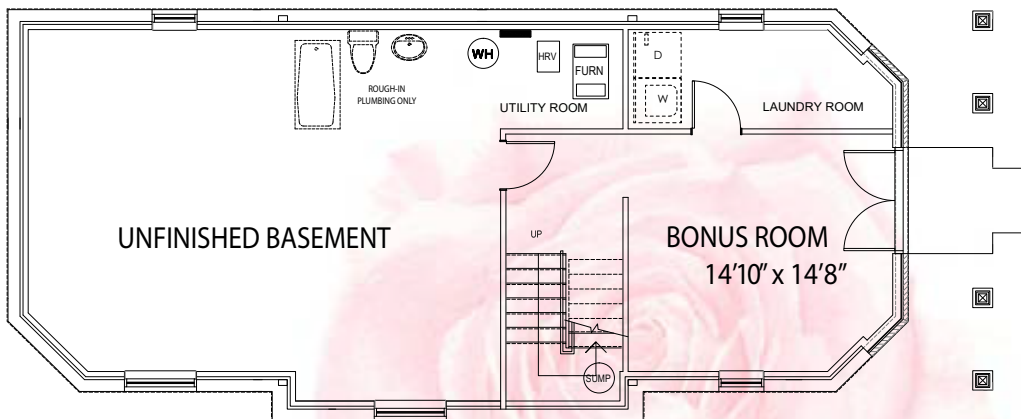

SOUTH ELEVATION

SOUTH (FRONT) ELEVATION

The Rose

Total Floor Area: 2,188 sqft

NORTH ELEVATION

NORTH (BACK) ELEVATION