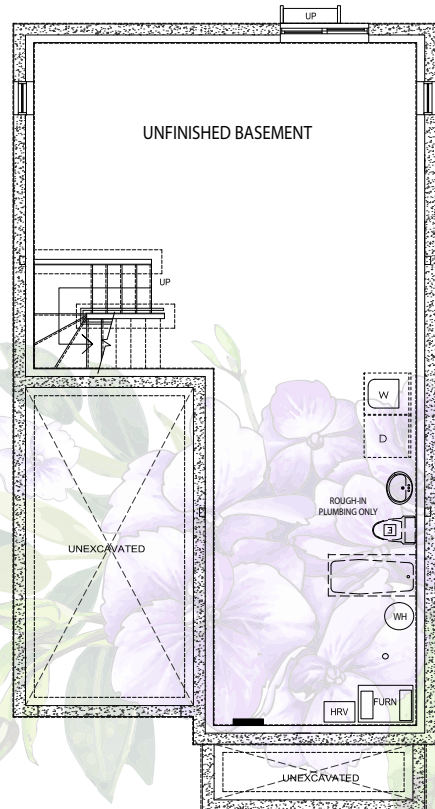

The Orchid

The Violet

The Violet

The Orchid

SOUTH (FRONT) ELEVATION

NORTH (BACK) ELEVATION

The Violet

Total Floor Area: 1,853 sqft