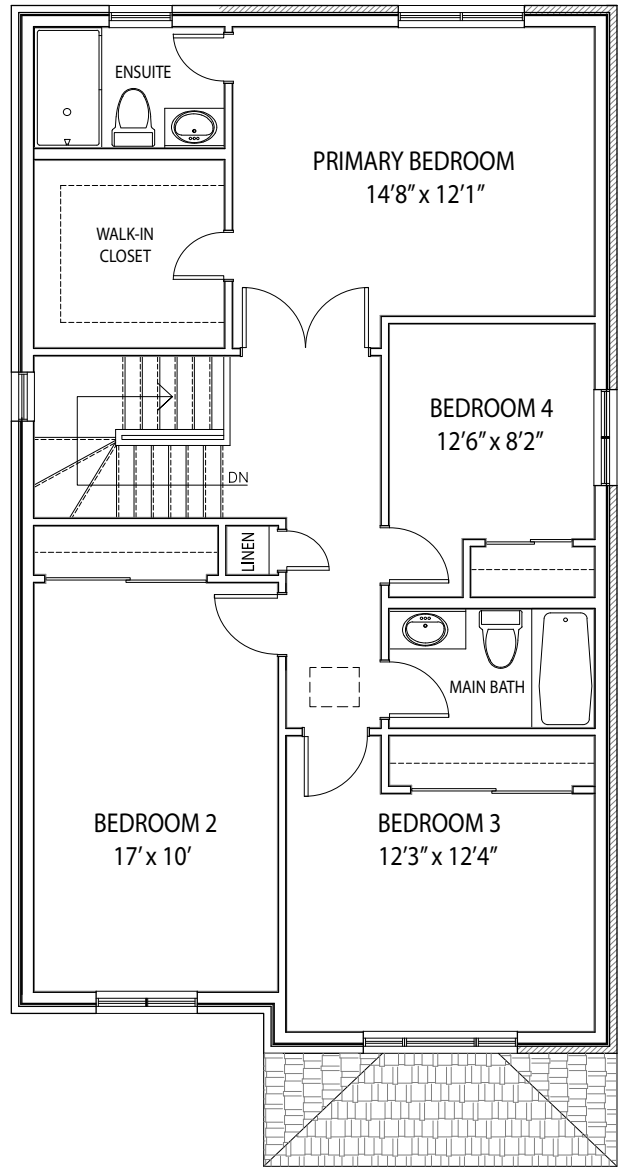

The Orchid

The Violet

The Violet

The Orchid

SOUTH (FRONT) ELEVATION

NORTH (BACK) ELEVATION

The Violet

Total Floor Area: 1,853 sqft