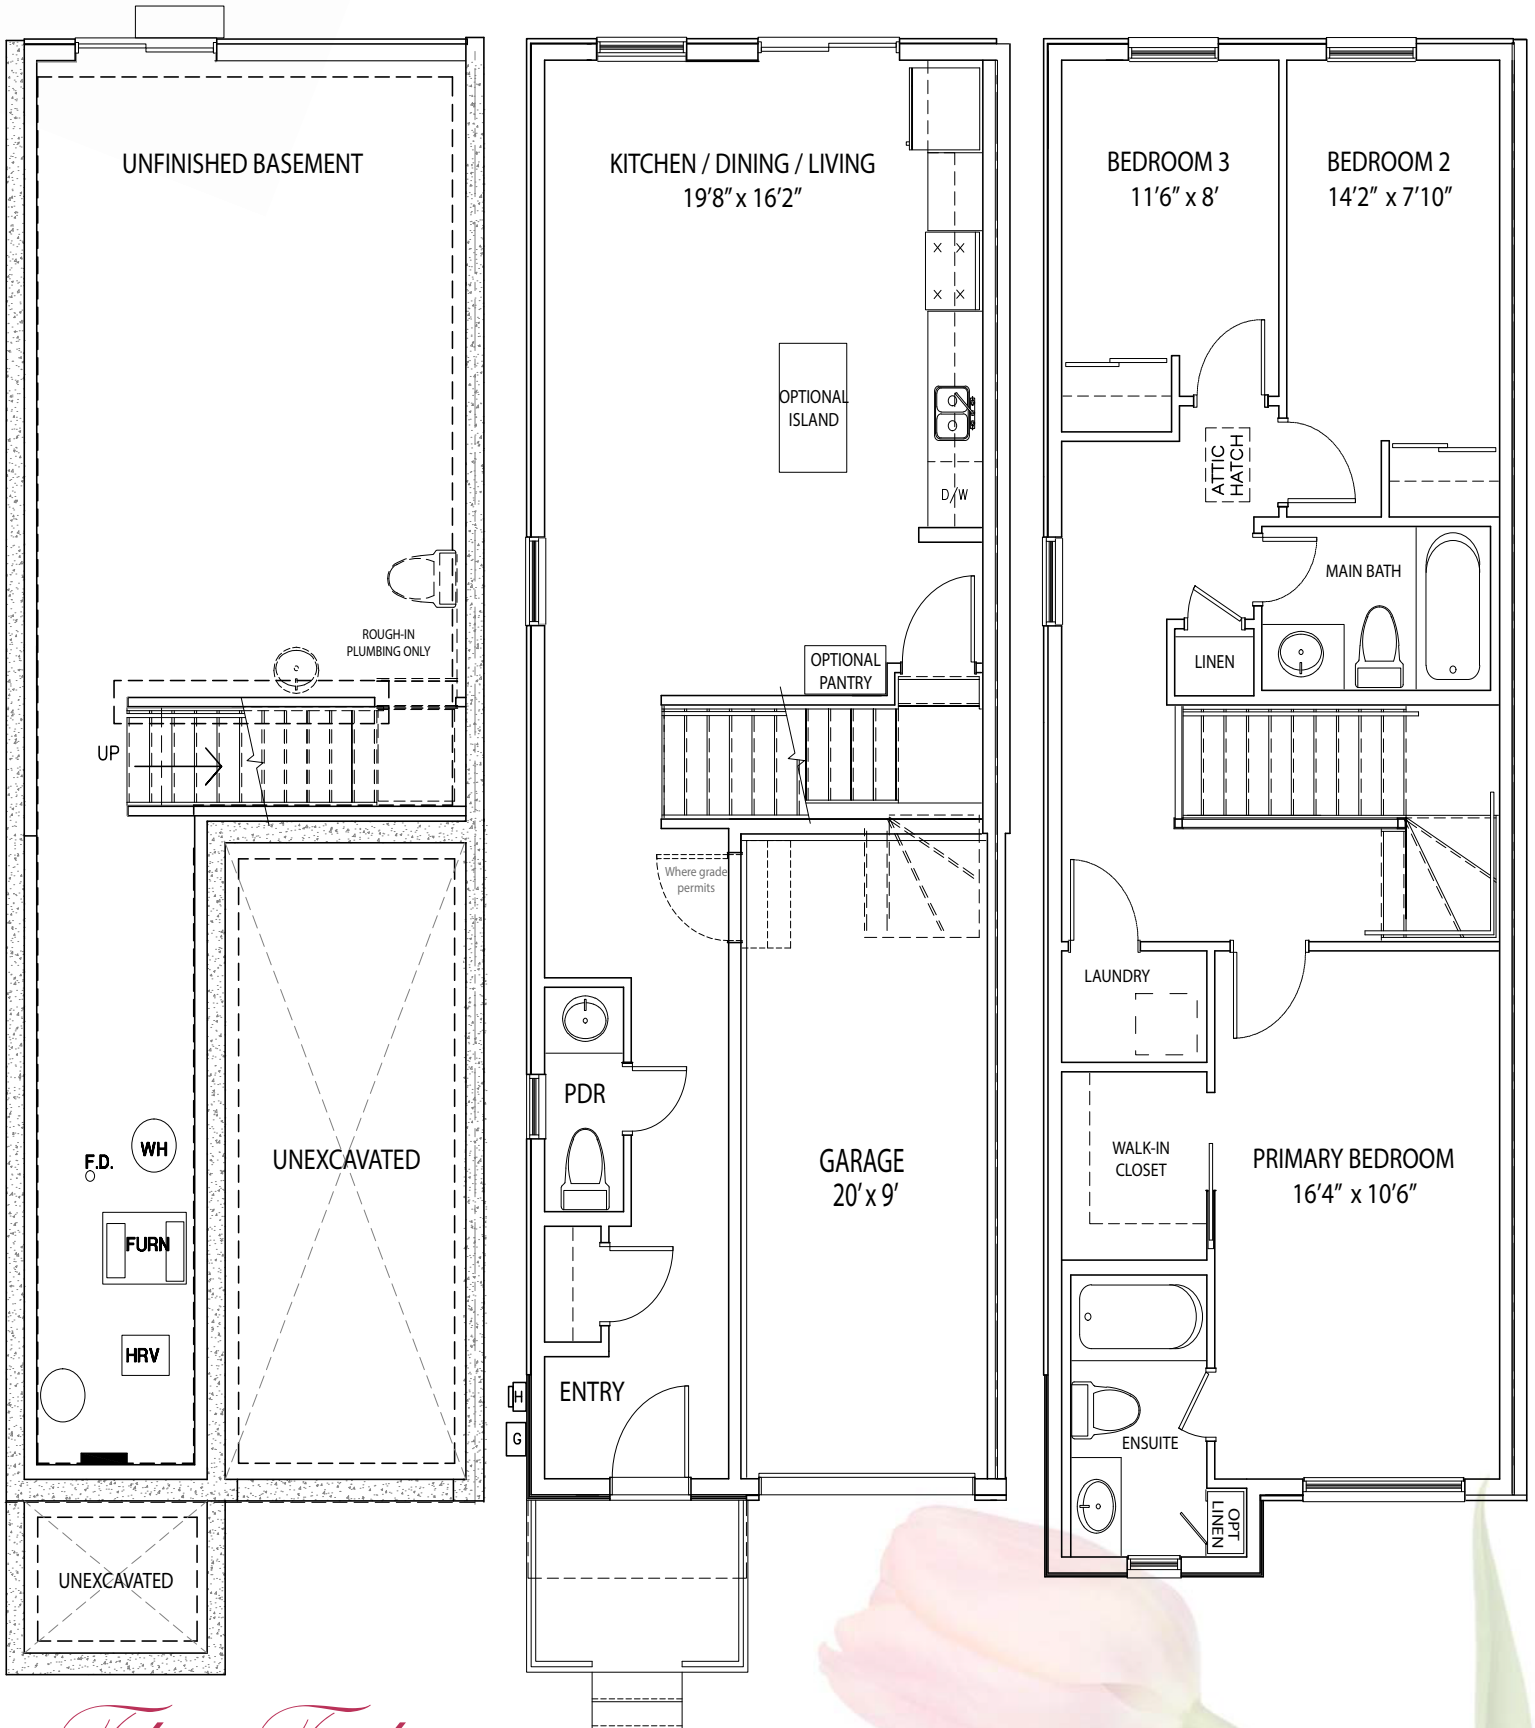

The Tulip

The Lily

The Lily

The Lily

The Amaryllis

NORTH (FRONT) ELEVATION

The Tulip

Total Floor Area: 1,403 sqft

The Amaryllis The Lily The Lily The Lily The Lily

SOUTH (BACK) ELEVATION