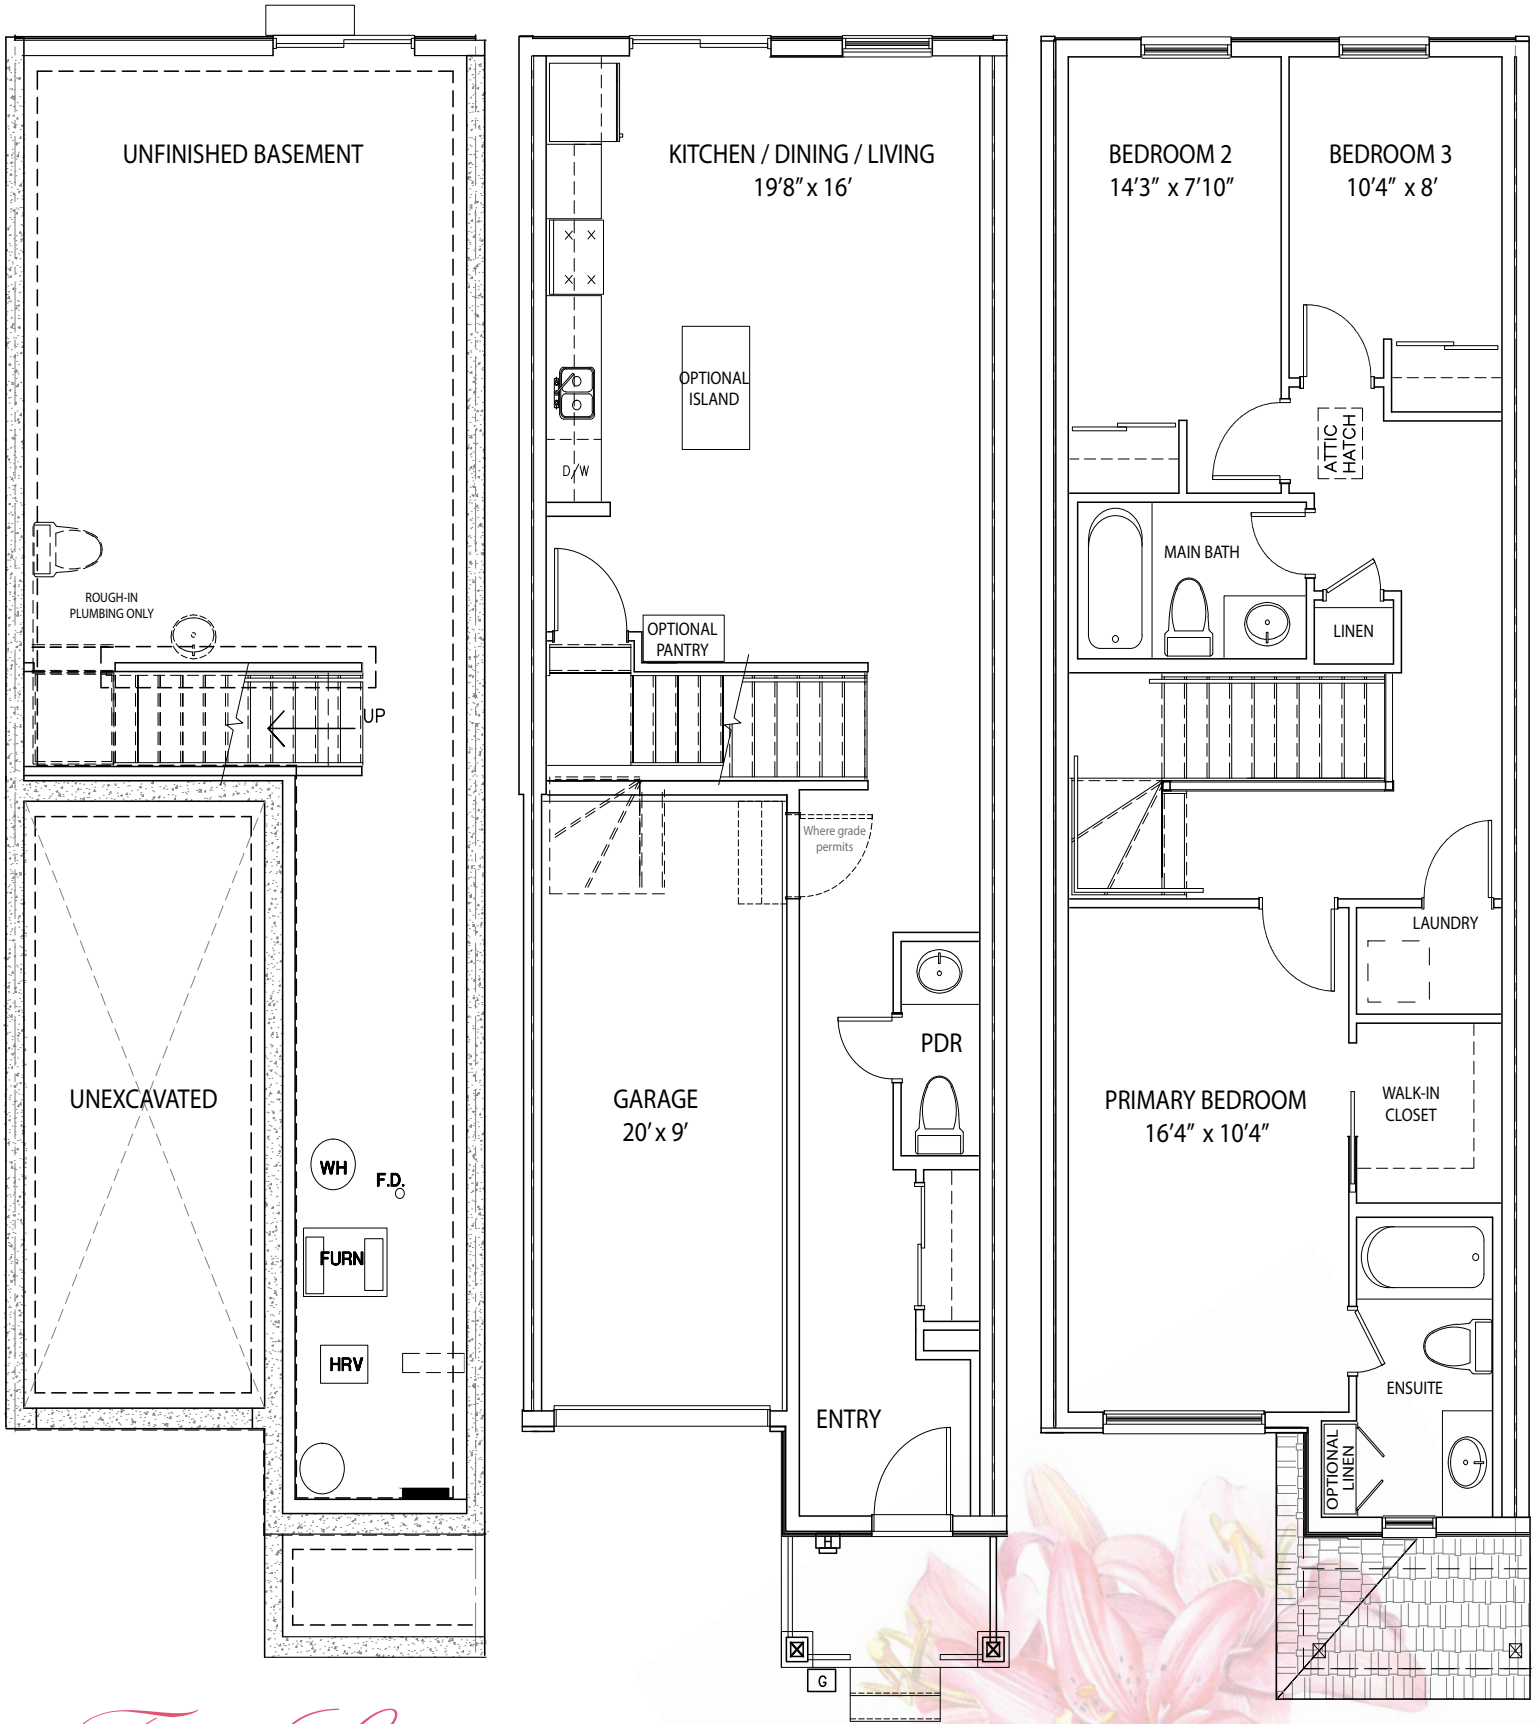

The Tulip

The Lily

The Lily

The Lily

The Amaryllis

NORTH (FRONT) ELEVATION

The Lily

Total Floor Area: 1,407 sqft

SOUTH (BACK) ELEVATION

All illustrations are artist's concept. All dimensions are approximate. Images are for marketing purposes only and may not reflect included/available features. E.&O.E.